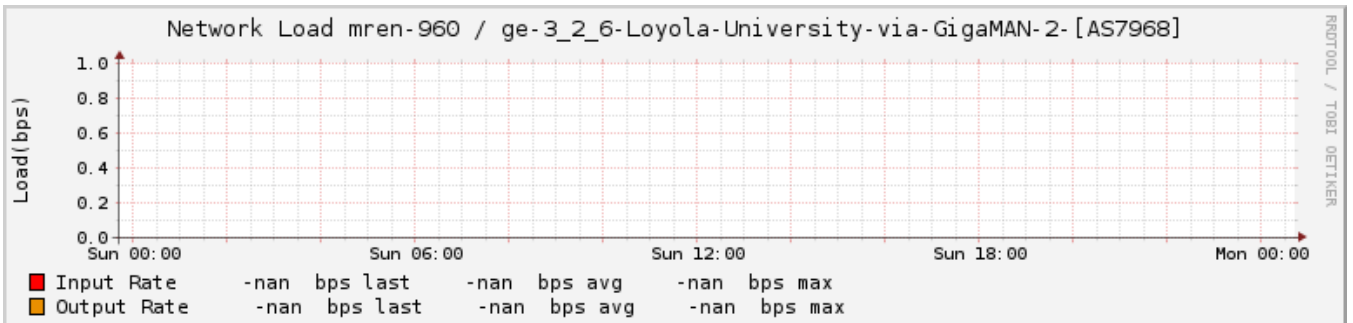

Datasource Data Transfer Rate