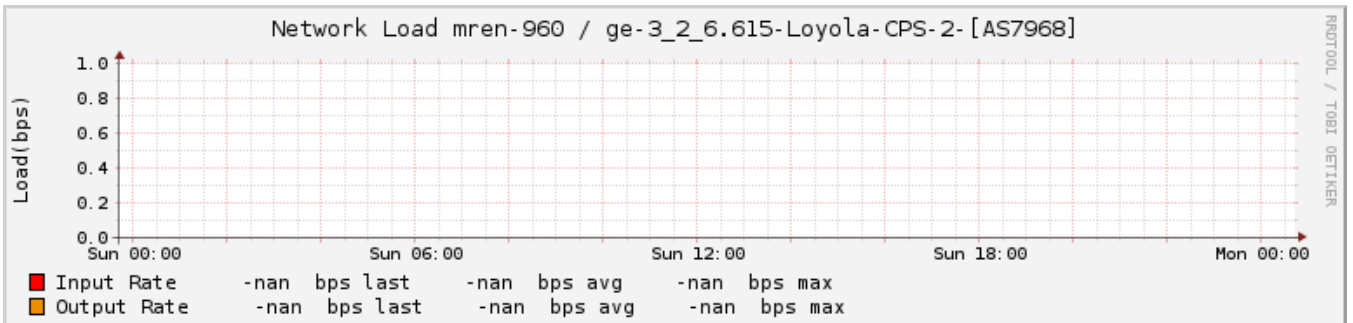

Datasource Data Transfer Rate