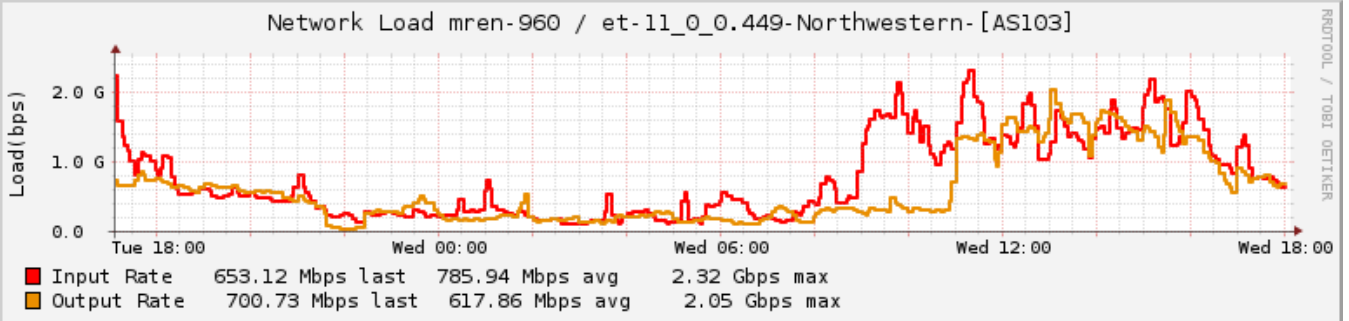

mren-960 -- et-11/0/0.449-Northwestern-[AS103]

25 Hours (20.04.21 17:05 - 21.04.21 18:05)

Datasource Data Transfer Rate

Datasource Interface Errors

mren-960 -- Northwestern-CPS-v4[AS-103]

25 Hours (20.04.21 17:05 - 21.04.21 18:05)