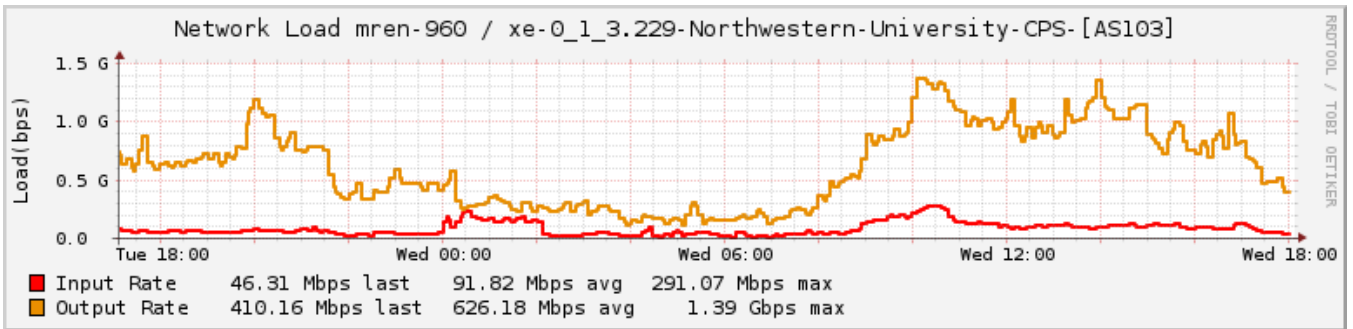

Datasource Data Transfer Rate