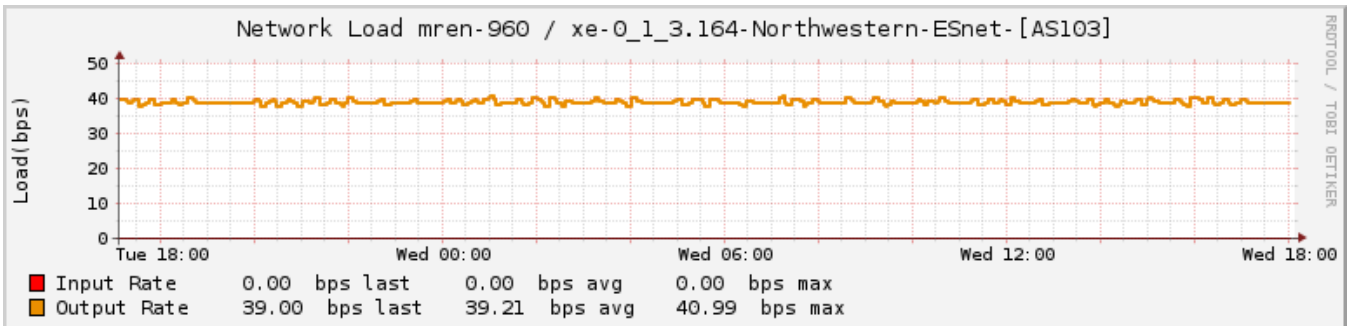

Datasource Data Transfer Rate