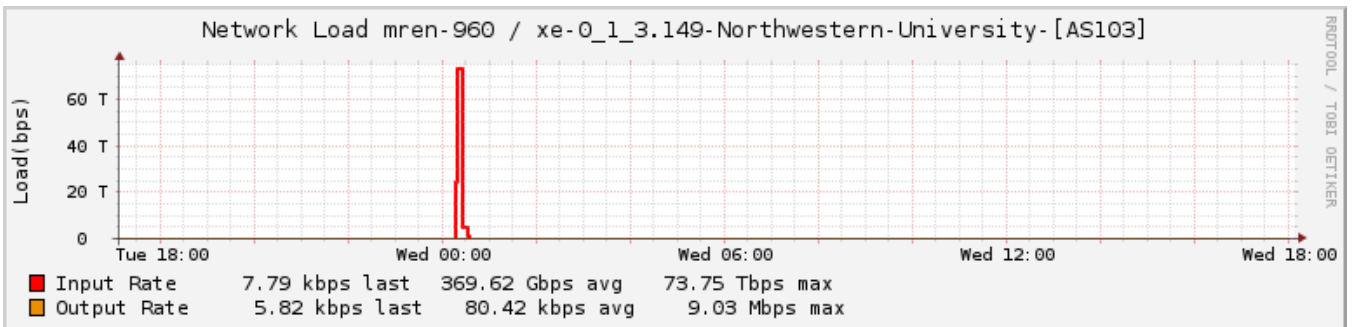

mren-960 -- xe-0/1/3.149-Northwestern-University-[AS103]

25 Hours (20.04.21 17:05 - 21.04.21 18:05)

Datasource Data Transfer Rate