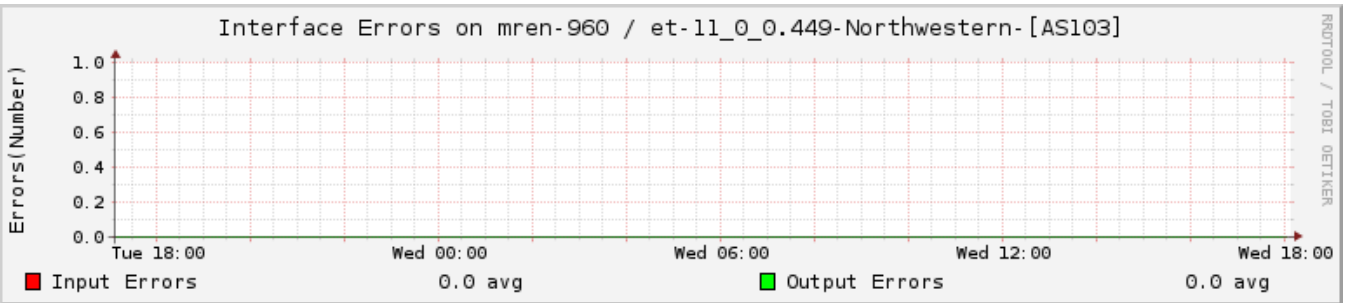

mren-960 -- et-11/0/0.449-Northwestern-[AS103]

25 Hours (20.04.21 17:05 - 21.04.21 18:05)

Datasource Data Transfer Rate

Datasource Interface Errors

mren-960 -- Northwestern-CPS-v4[AS-103]

25 Hours (20.04.21 17:05 - 21.04.21 18:05)