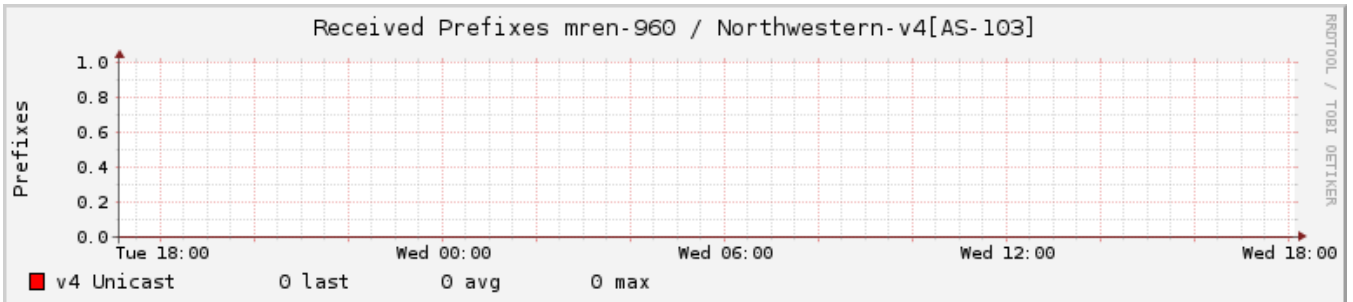

mren-960 -- Northwestern-v4[AS-103]

25 Hours (20.04.21 17:05 - 21.04.21 18:05)

Datasource Prefixes