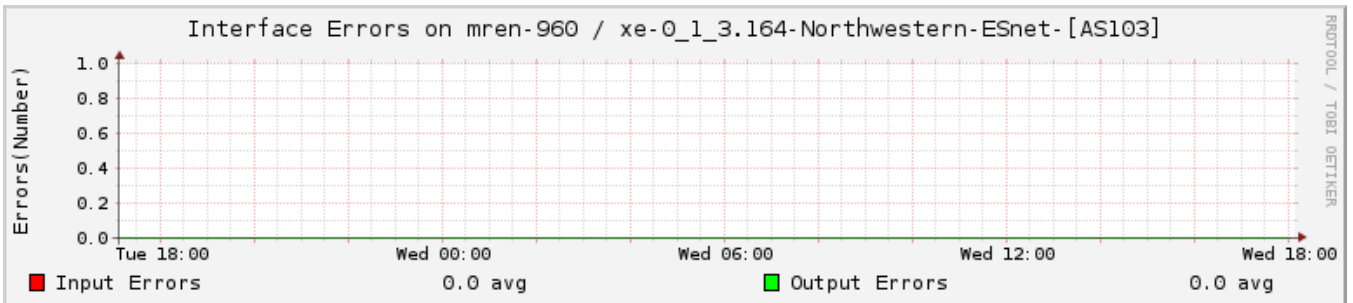

Datasource Interface Errors