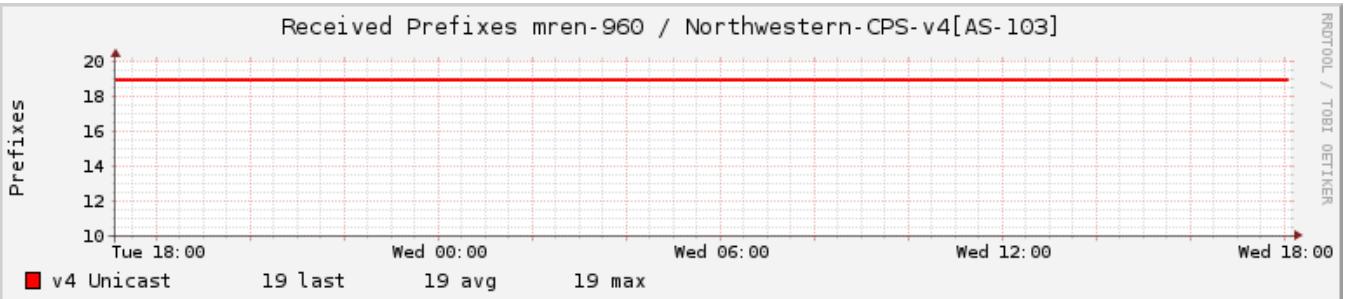

mren-960 -- Northwestern-CPS-v4[AS-103]

25 Hours (20.04.21 17:05 - 21.04.21 18:05)

Datasource Prefixes