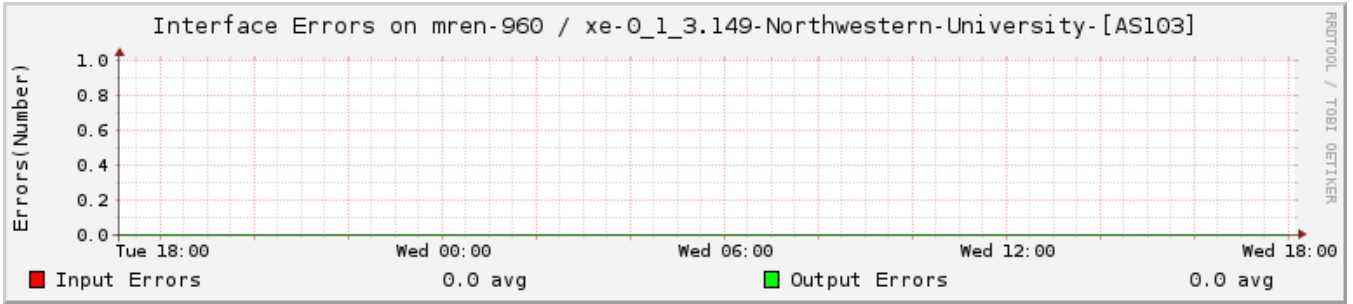

Datasource Interface Errors

mren-960 -- xe-0/1/3.149-Northwestern-University-[AS103]

25 Hours (20.04.21 17:05 - 21.04.21 18:05)

Datasource Data Transfer Rate

Datasource Interface Errors

mren-960 -- xe-0/1/3.164-Northwestern-ESnet-[AS103]