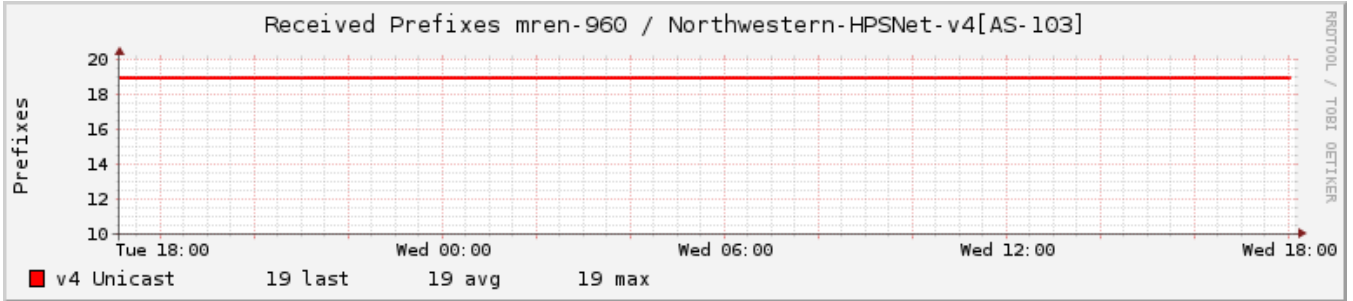

mren-960 -- Northwestern-HPSNet-v4[AS-103]

25 Hours (20.04.21 17:05 - 21.04.21 18:05)

Datasource Prefixes