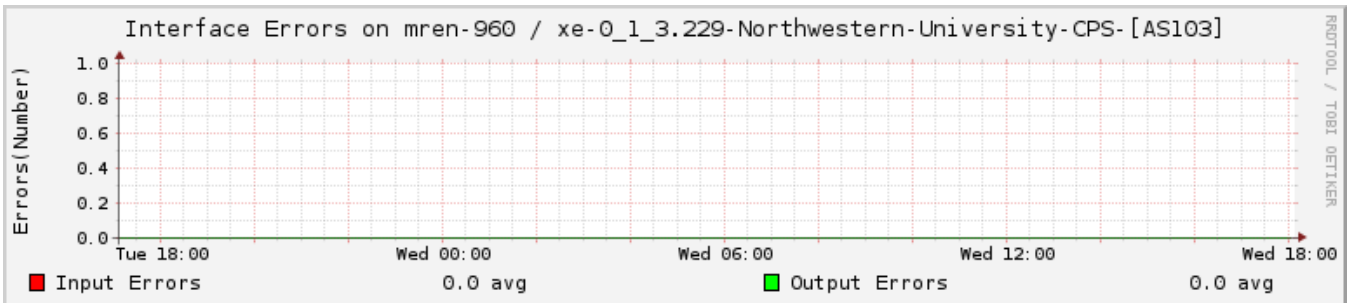

Datasource Interface Errors

mren-960 -- xe-0/1/3.229-Northwestern-University-CPS-[AS103]

25 Hours (20.04.21 17:05 - 21.04.21 18:05)

Datasource Data Transfer Rate

Datasource Interface Errors

mren-960 -- xe-0/1/3.512-Northwestern-NIU-[AS103]