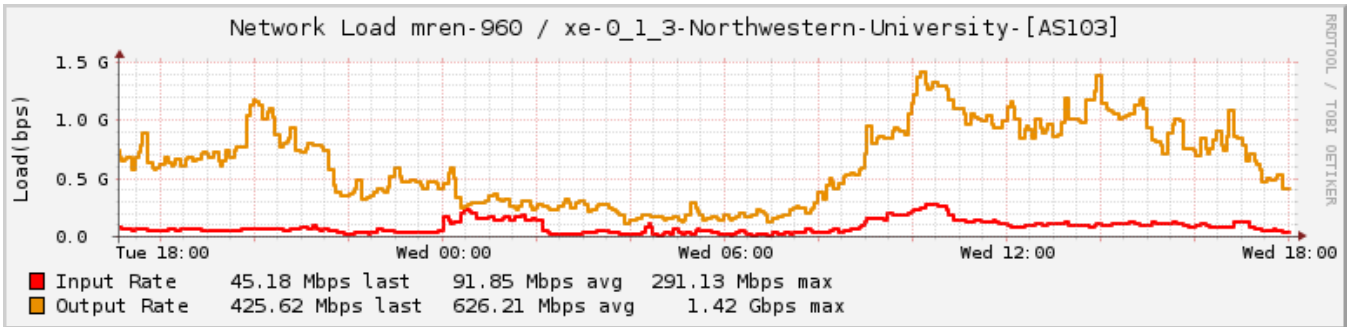

mren-960 -- UNKNOWN[AS-103]

25 Hours (20.04.21 17:05 - 21.04.21 18:05)

Datasource Prefixes

mren-960 -- xe-0/1/3-Northwestern-University-[AS103]

25 Hours (20.04.21 17:05 - 21.04.21 18:05)

Datasource Data Transfer Rate

Datasource Interface Errors

mren-960 -- xe-0/1/3.149-Northwestern-University-[AS103]

25 Hours (20.04.21 17:05 - 21.04.21 18:05)

Datasource Data Transfer Rate

Datasource Interface Errors

mren-960 -- xe-0/1/3.164-Northwestern-ESnet-[AS103]