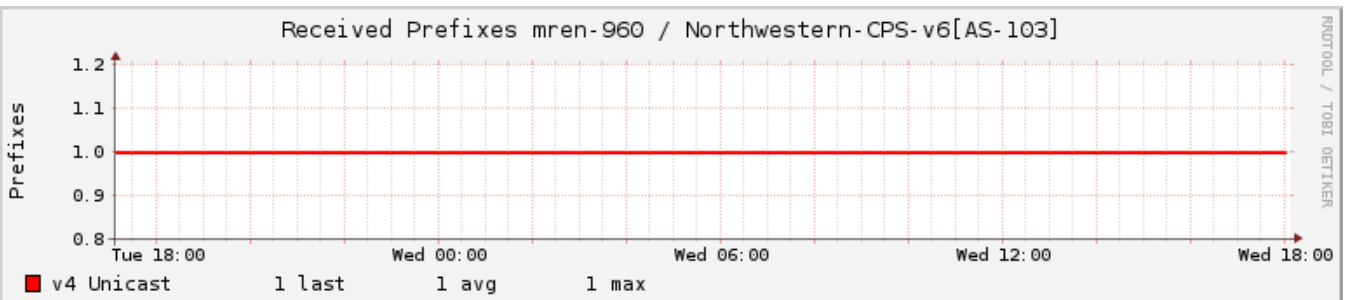

mren-960 -- Northwestern-CPS-v6[AS-103]

25 Hours (20.04.21 17:05 - 21.04.21 18:05)

Datasource Prefixes