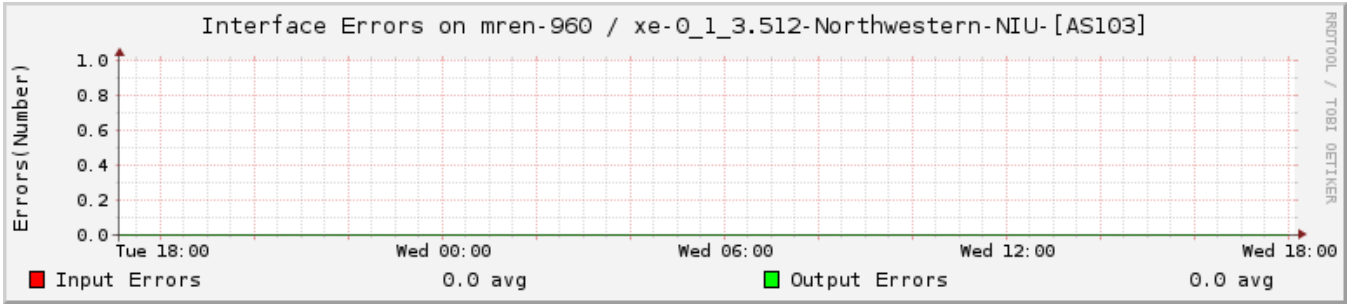

Datasource Interface Errors